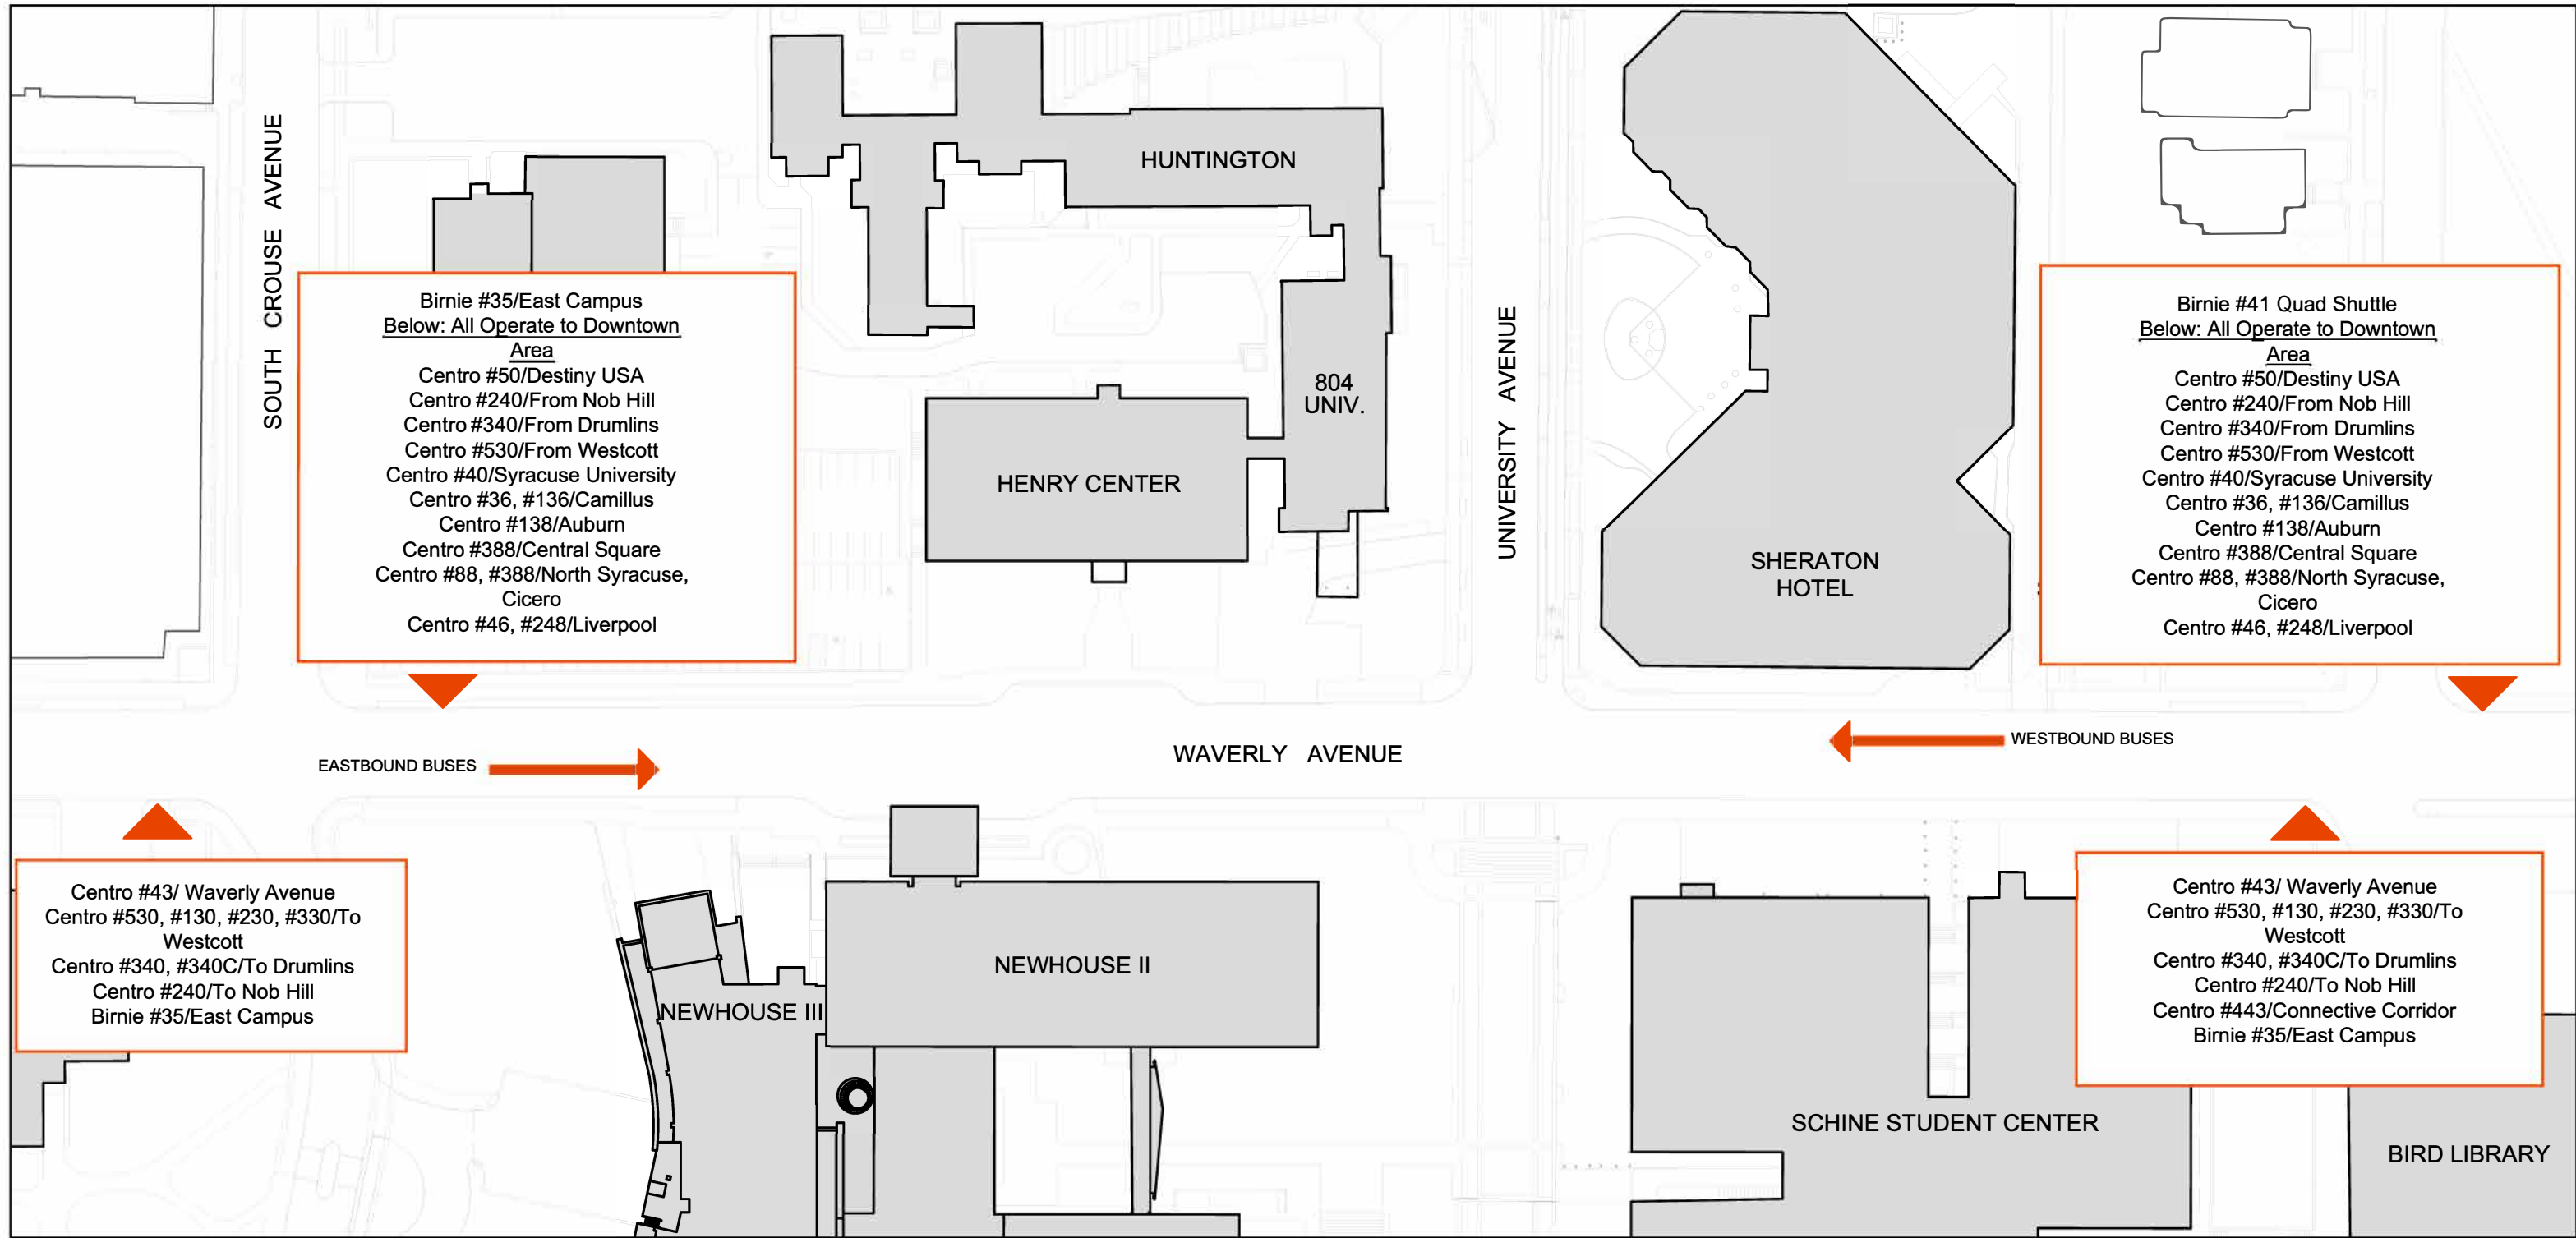

Waverly Avenue Transit Departures

Birnie #35/East Campus
Below: All Operate to Downtown Area
 Centro #50/Destiny USA
 Centro #240/From Nob Hill
 Centro #340/From Drumlins
 Centro #530/From Westcott
 Centro #40/Syracuse University
 Centro #36, #136/Camillus
 Centro #138/Auburn
 Centro #388/Central Square
 Centro #88, #388/North Syracuse, Cicero
 Centro #46, #248/Liverpool

Birnie #41 Quad Shuttle
Below: All Operate to Downtown Area
 Centro #50/Destiny USA
 Centro #240/From Nob Hill
 Centro #340/From Drumlins
 Centro #530/From Westcott
 Centro #40/Syracuse University
 Centro #36, #136/Camillus
 Centro #138/Auburn
 Centro #388/Central Square
 Centro #88, #388/North Syracuse, Cicero
 Centro #46, #248/Liverpool

Centro #43/ Waverly Avenue
 Centro #530, #130, #230, #330/To Westcott
 Centro #340, #340C/To Drumlins
 Centro #240/To Nob Hill
 Birnie #35/East Campus

Centro #43/ Waverly Avenue
 Centro #530, #130, #230, #330/To Westcott
 Centro #340, #340C/To Drumlins
 Centro #240/To Nob Hill
 Centro #443/Connective Corridor
 Birnie #35/East Campus

Waverly Ave. Transit Departures
 Where to Stand

 Bus Stop Locations