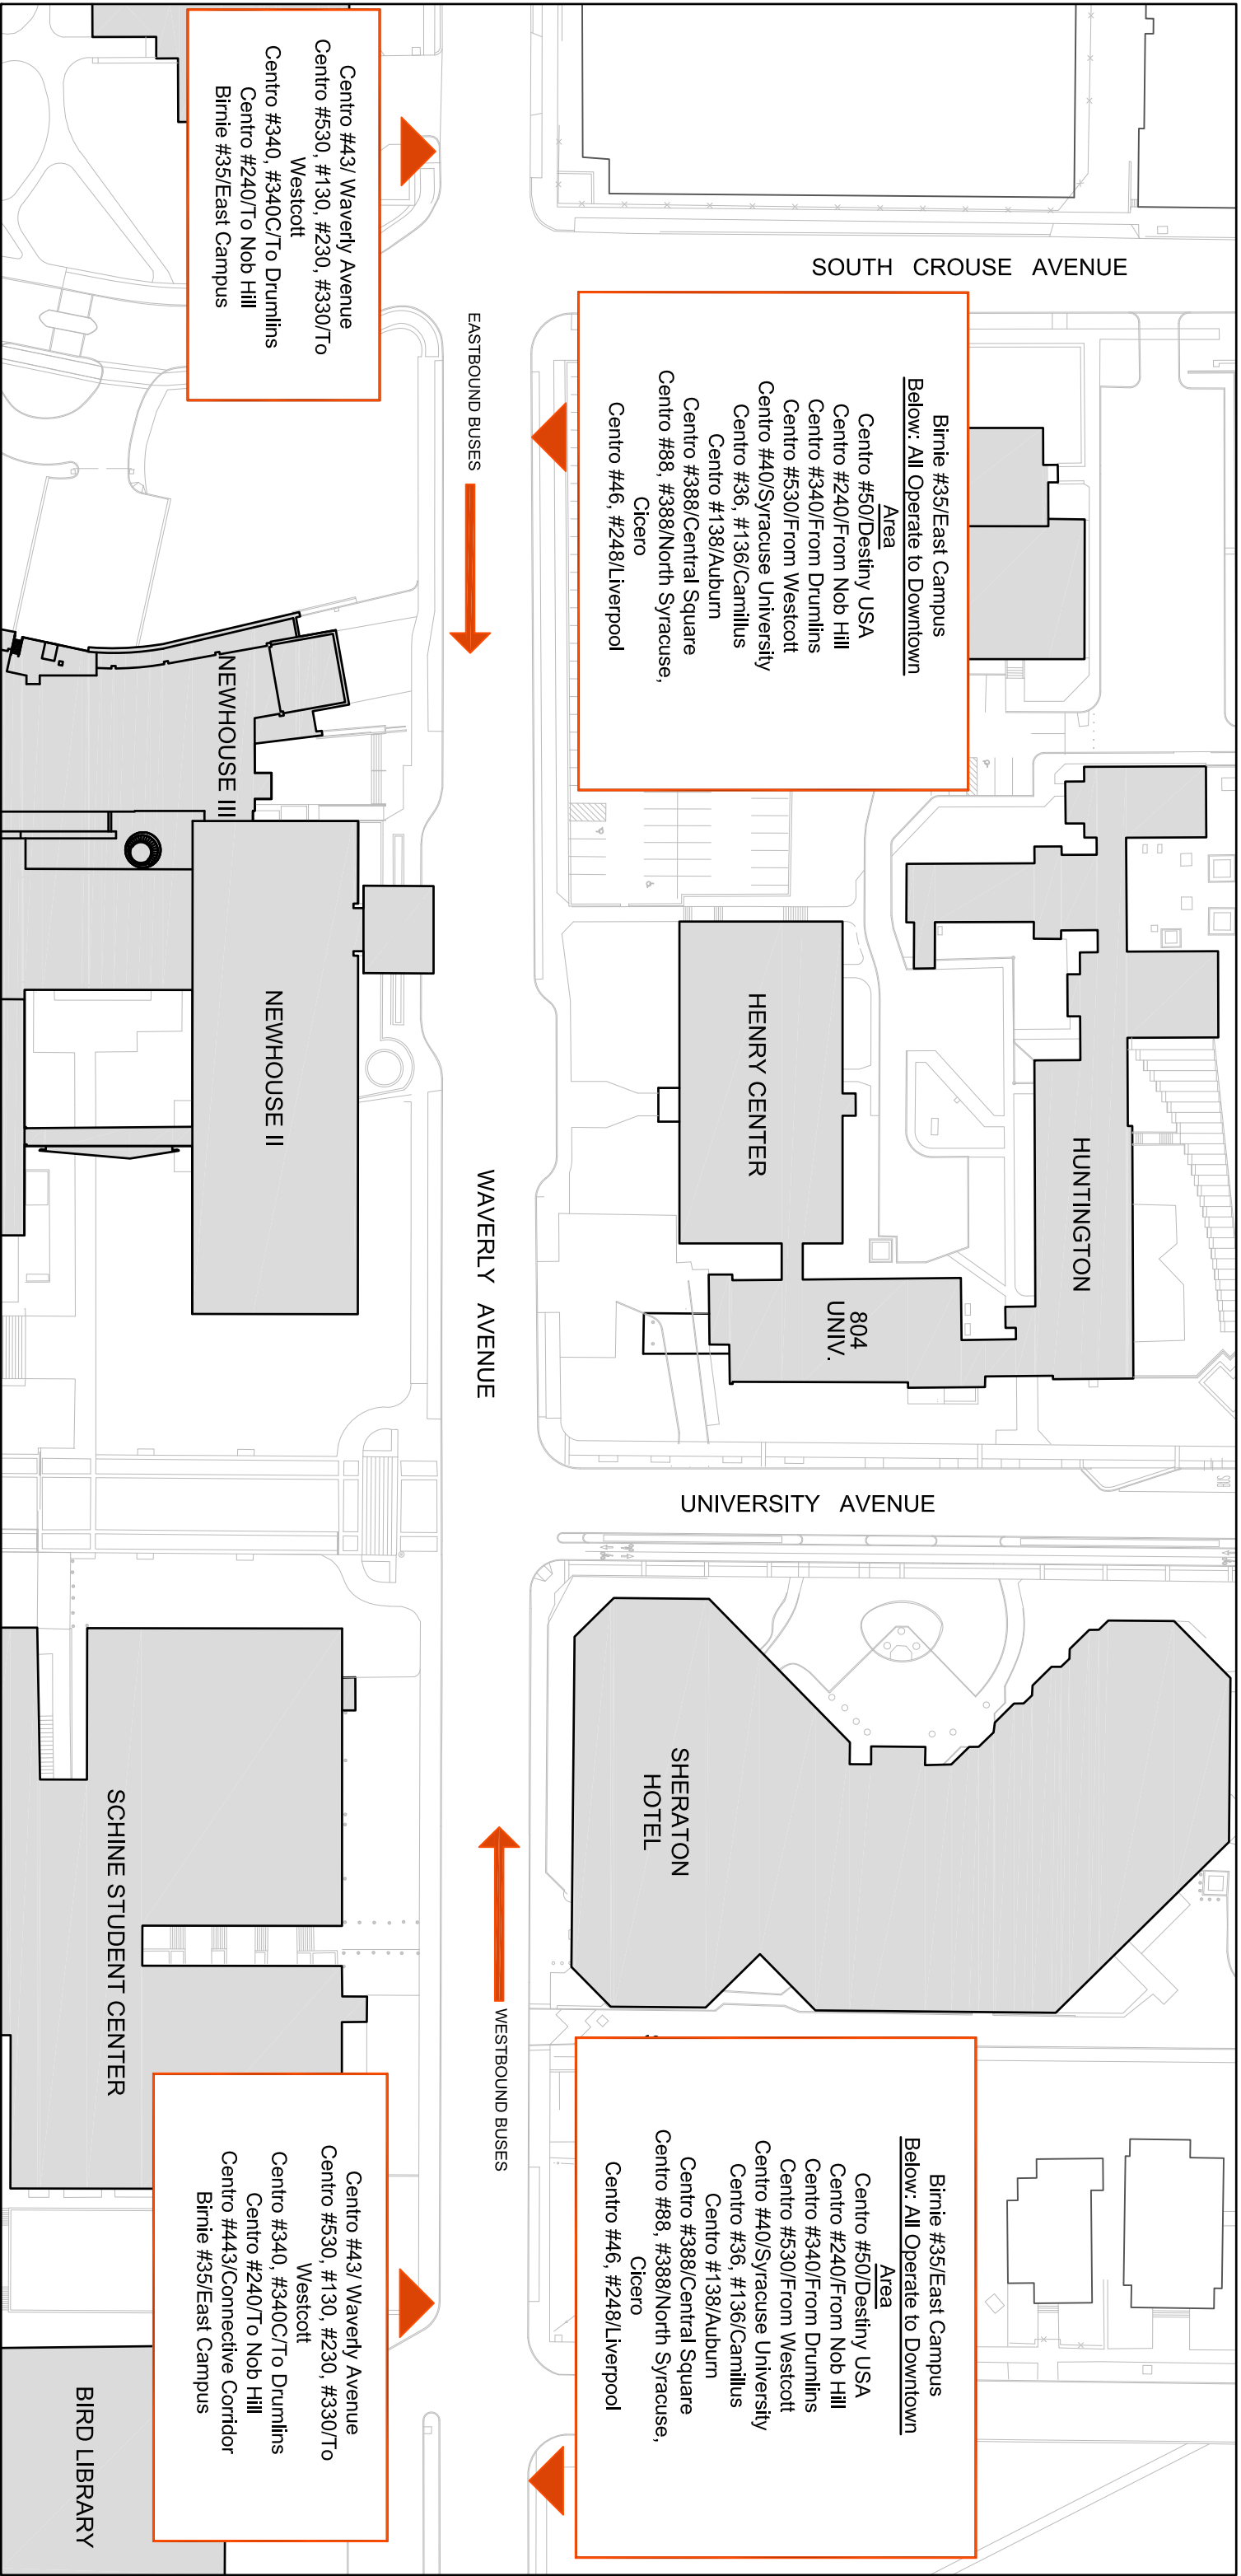

# Waverly Avenue Transit Departures

**Birnie #35/East Campus**  
Below: All Operate to Downtown  
Area  
 Centro #50/Destiny USA  
 Centro #240/From Nob Hill  
 Centro #340/From Drumlins  
 Centro #530/From Westcott  
 Centro #40/Syracuse University  
 Centro #36, #136/Camillus  
 Centro #138/Auburn  
 Centro #388/Central Square  
 Centro #88, #388/North Syracuse,  
 Cicero  
 Centro #46, #248/Liverpool

**Birnie #35/East Campus**  
Below: All Operate to Downtown  
Area  
 Centro #50/Destiny USA  
 Centro #240/From Nob Hill  
 Centro #340/From Drumlins  
 Centro #530/From Westcott  
 Centro #40/Syracuse University  
 Centro #36, #136/Camillus  
 Centro #138/Auburn  
 Centro #388/Central Square  
 Centro #88, #388/North Syracuse,  
 Cicero  
 Centro #46, #248/Liverpool

Centro #43/ Waverly Avenue  
 Centro #530, #130, #230, #330/To  
 Westcott  
 Centro #340, #340C/To Drumlins  
 Centro #240/To Nob Hill  
 Birnie #35/East Campus

Centro #43/ Waverly Avenue  
 Centro #530, #130, #230, #330/To  
 Westcott  
 Centro #340, #340C/To Drumlins  
 Centro #240/To Nob Hill  
 Centro #443/Connective Corridor  
 Birnie #35/East Campus

EASTBOUND BUSES

WAVERLY AVENUE

WESTBOUND BUSES

Waverly Ave. Transit Departures  
 Where to Stand  
 Bus Stop Locations