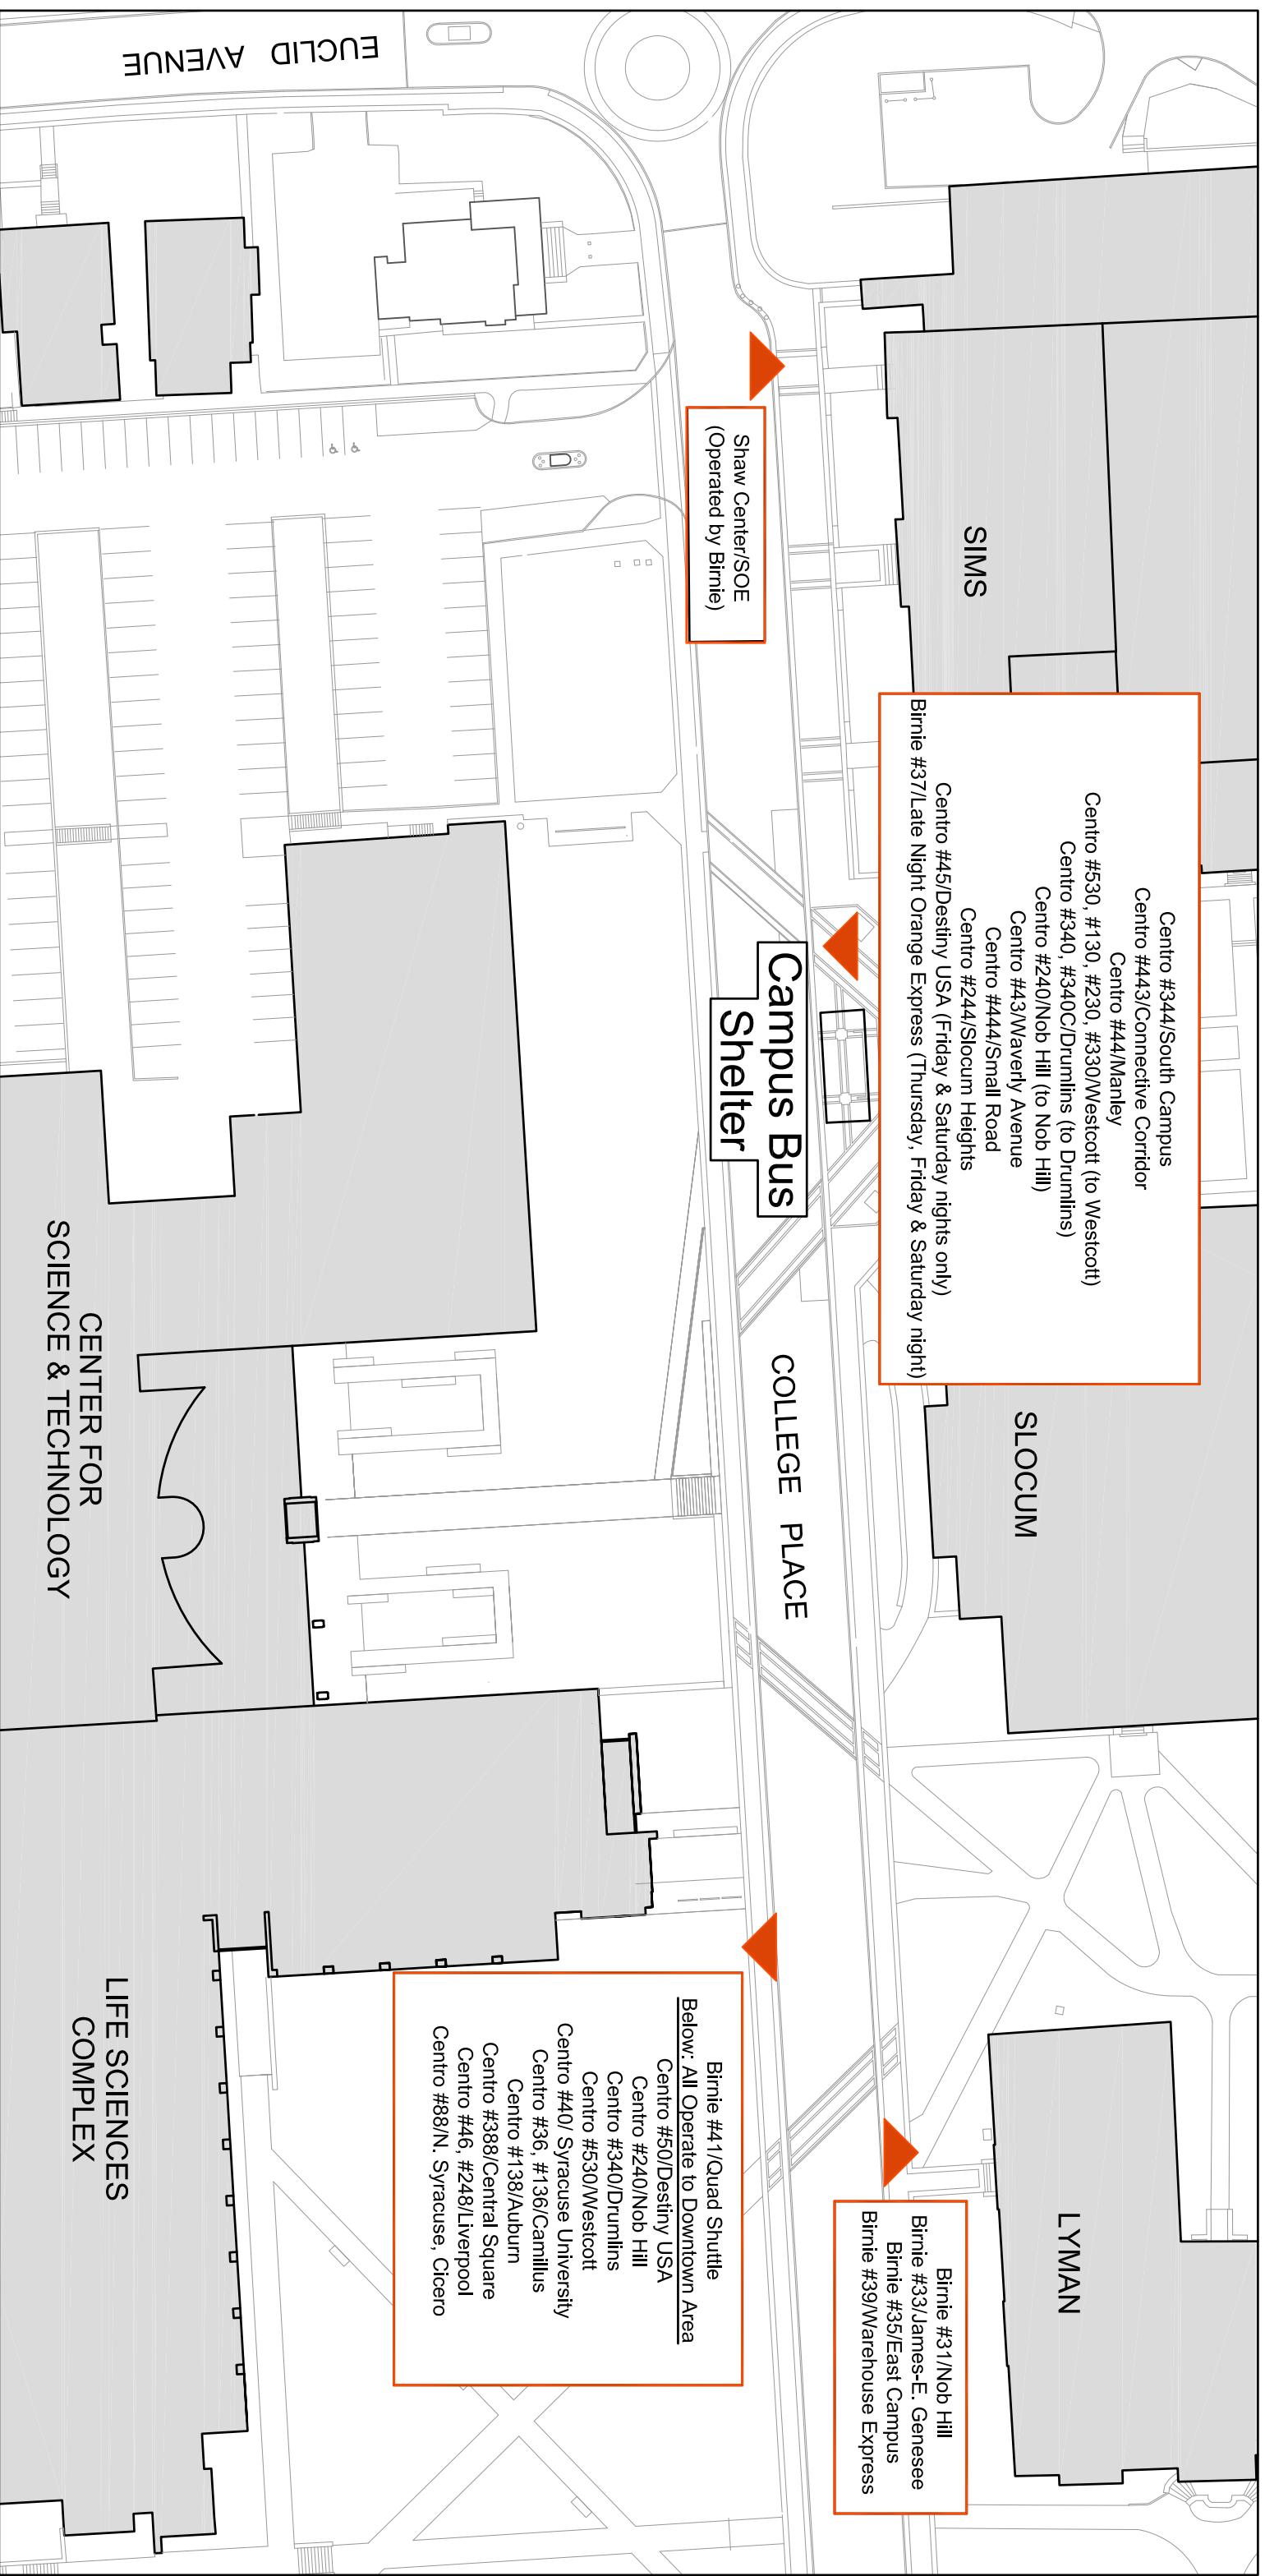

# College Place Transit Departures

Centro #344/South Campus  
 Centro #443/Connective Corridor  
 Centro #444/Manley  
 Centro #530, #130, #230, #330/Westcott (to Westcott)  
 Centro #340, #340C/Drumlins (to Drumlins)  
 Centro #240/Nob Hill (to Nob Hill)  
 Centro #43/Waverly Avenue  
 Centro #444/Small Road  
 Centro #244/Slocum Heights  
 Centro #45/Destiny USA (Friday & Saturday nights only)  
 Birnie #37/Late Night Orange Express (Thursday, Friday & Saturday night)

Shaw Center/SOE  
 (Operated by Birnie)

**Campus Bus**  
**Shelter**

Birnie #31/Nob Hill  
 Birnie #33/James-E. Genesee  
 Birnie #35/East Campus  
 Birnie #39/Warehouse Express

Birnie #41/Quad Shuttle  
 Below: All Operate to Downtown Area  
 Centro #50/Destiny USA  
 Centro #240/Nob Hill  
 Centro #340/Drumlins  
 Centro #530/Westcott  
 Centro #40/ Syracuse University  
 Centro #36, #136/Carnillus  
 Centro #138/Auburn  
 Centro #388/Central Square  
 Centro #46, #248/Liverpool  
 Centro #88/N. Syracuse, Cicero

CENTER FOR SCIENCE & TECHNOLOGY

LIFE SCIENCES COMPLEX

EUCLID AVENUE

College Place Transit Departures  
Where to Stand

Bus Stop Locations