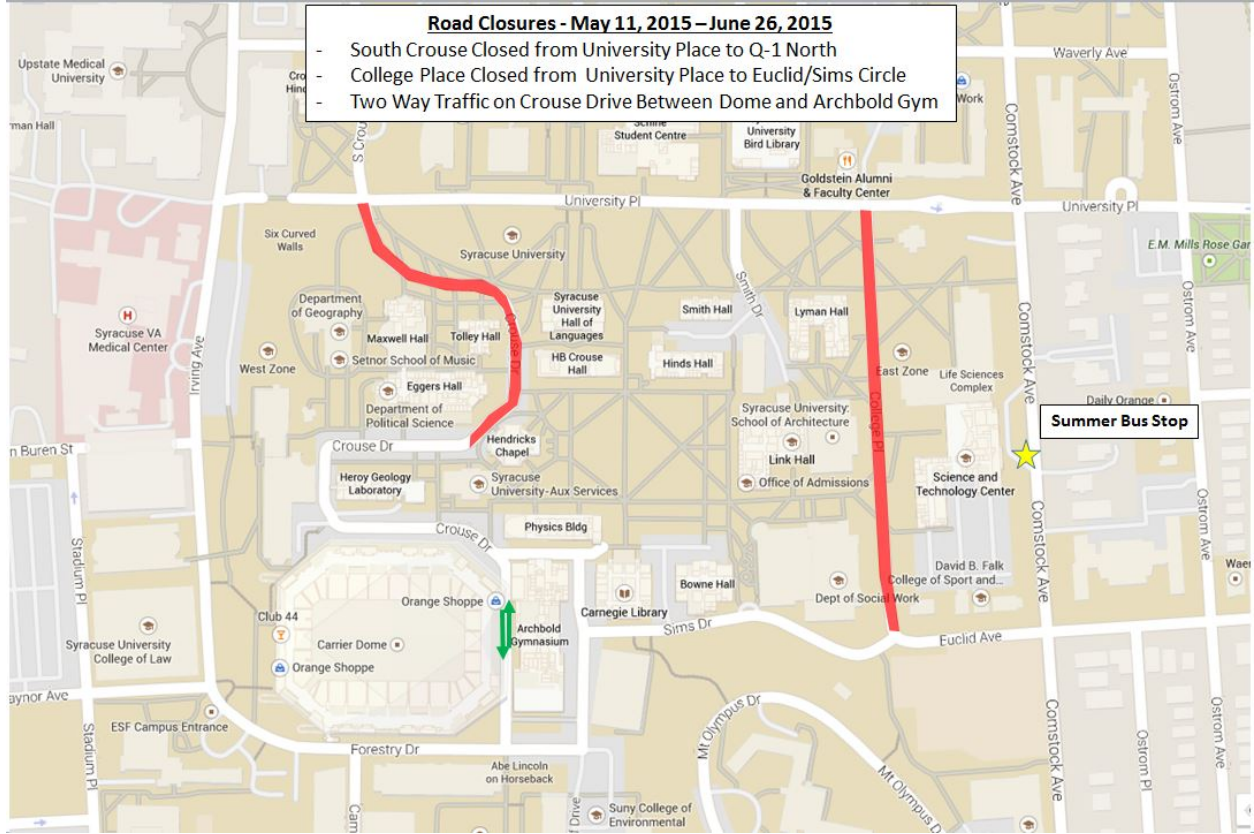

Road Closures - May 11, 2015 – June 26, 2015

- South Crouse Closed from University Place to Q-1 North
- College Place Closed from University Place to Euclid/Sims Circle
- Two Way Traffic on Crouse Drive Between Dome and Archbold Gym

Summer Bus Stop